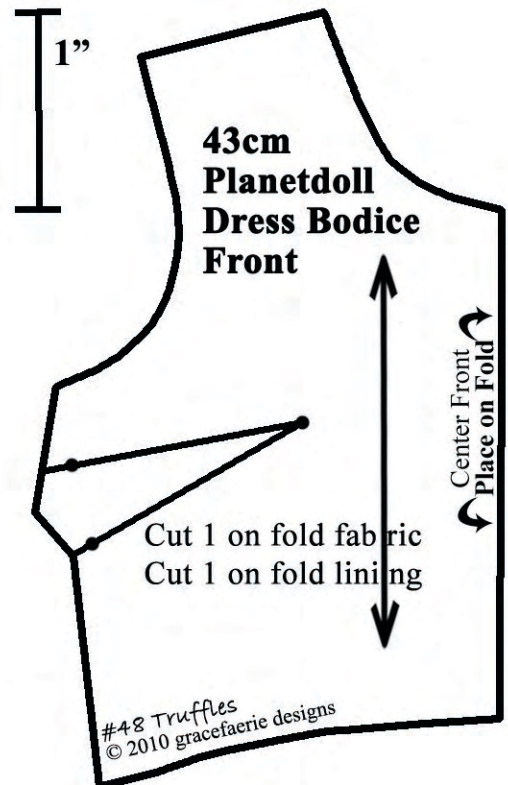

gracefaerie designs

Designs
to grace their curves and mysteries

Patterns
to set your imagination in flight

Patterns for ball jointed dolls

#48 Truffles

Custom-size Dress Bodice for 43cm Planetdoll girls
Also fits Narae, Goodreau MissTurry/Privera,
and Goodreau Julia/Queen Azure