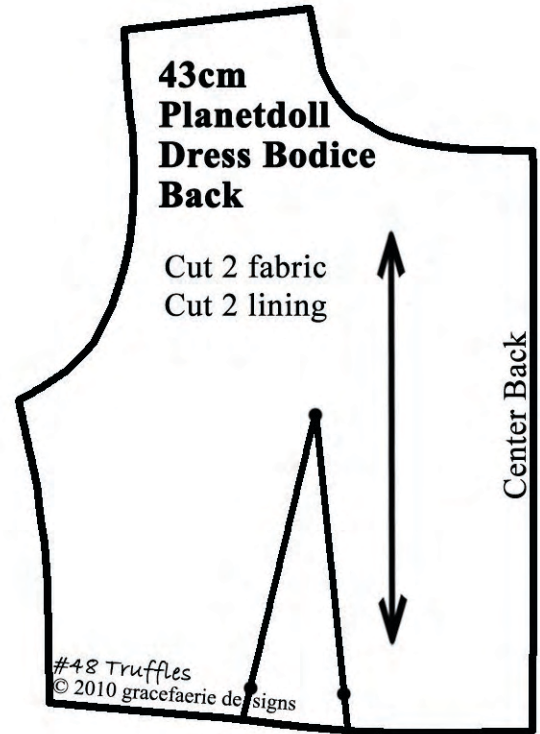

gracefaerie designs

Designs
to grace their curves and mysteries

Patterns
to set your imagination in flight

Patterns for ball jointed dolls

#48 Truffles

Custom-size Dress Bodice for 43cm Planetdoll girls
Also fits Narae, Goodreau MissTurry/Privera,
and Goodreau Julia/Queen Azure